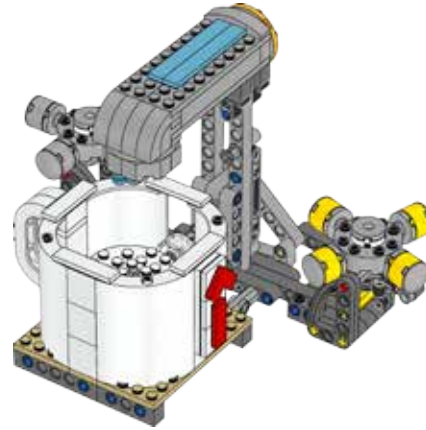

FIRST® LEGO® League 2017 Model overview

Pump Addition

Coach Pin

Penalty

Rain

Big Water

Pump System

Sludge Cake

Dirty Water

Fountain

Flower

Faucet and Cup

Filter

Broken Pipe

Optional Loop

New Pipe

Underground Pipe

Tripod

Water Well

Manhole Cover

Water Treatment

Toilet

Plant Blocks

Sewer Bearings