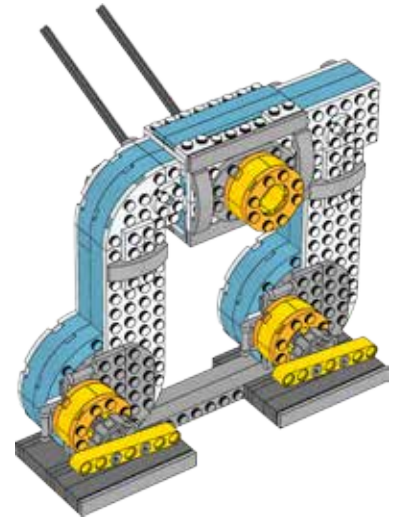

FIRST® LEGO® League 2017 Model overview

Pump Addition

Coach Pin

Penalty

Rain

Big Water

Pump System

Sludge Cake

Dirty Water

Fountain

Flower

Faucet and Cup

Filter

Broken Pipe

Optional Loop

New Pipe

Underground Pipe

Tripod

Water Well

Manhole Cover

Water Treatment

Toilet

Plant Blocks

Sewer Bearings

Sewer Axles

Curb

Barrier

Water Target

Ramp

Rain Cloud

House

Slingshot Water Purifier