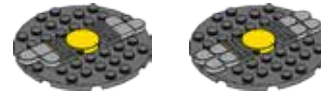

FIRST® LEGO® League 2017 Model overview

Pump Addition

Coach Pin

Penalty

Rain

Big Water

Pump System

Sludge Cake

Dirty Water

Fountain

Flower

Faucet and Cup

Filter

Broken Pipe

Optional Loop

New Pipe

Underground Pipe

Tripod

Water Well

Manhole Cover

Water Treatment

Toilet

Plant Blocks

Sewer Bearings

Sewer Axles

Curb

Barrier

Water Target

Ramp

Rain Cloud

House

Slingshot Water Purifier