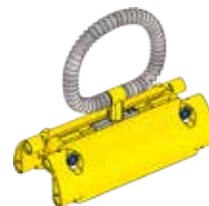

FIRST® LEGO® League 2017 Model overview

Pump Addition

Coach Pin

Penalty

Rain

Big Water

Pump System

Sludge Cake

Dirty Water

Fountain

Flower

Faucet and Cup

Filter

Broken Pipe

Optional Loop

New Pipe

Underground Pipe

Tripod

Water Well

Manhole Cover

Water Treatment

Toilet

Plant Blocks

Sewer Bearings

Sewer Axles

Curb

Barrier

Water Target

Ramp

Rain Cloud

House

Slingshot Water Purifier