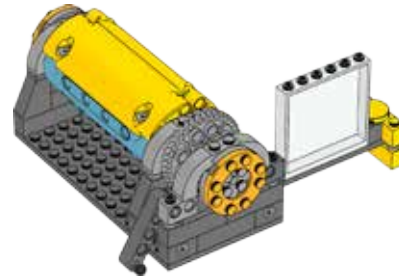

FIRST® LEGO® League 2017 Model overview

Pump Addition

Coach Pin

Penalty

Rain

Big Water

Pump System

Sludge Cake

Dirty Water

Fountain

Flower

Faucet and Cup

Filter

Broken Pipe

Optional Loop

New Pipe

Underground Pipe

Tripod

Water Well

Manhole Cover

Water Treatment

Toilet

Plant Blocks

Sewer Bearings