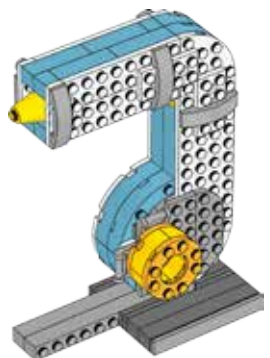

FIRST® LEGO® League 2017 Model overview

Pump Addition

Coach Pin

Penalty

Rain

Big Water

Pump System

Sludge Cake

Dirty Water

Fountain

Flower

Faucet and Cup

Filter

Broken Pipe

Optional Loop

New Pipe

Underground Pipe

Tripod

Water Well

Manhole Cover

Water Treatment

Toilet

Plant Blocks

Sewer Bearings