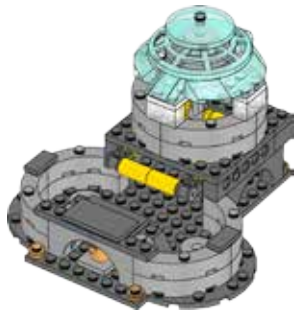

FIRST® LEGO® League 2017 Model overview

Pump Addition

Coach Pin

Penalty

Rain

Big Water

Pump System

Sludge Cake

Dirty Water

Fountain

Flower

Faucet and Cup

Filter

Broken Pipe

Optional Loop

New Pipe

Underground Pipe

Tripod

Water Well

Manhole Cover

Water Treatment

Toilet

Plant Blocks

Sewer Bearings